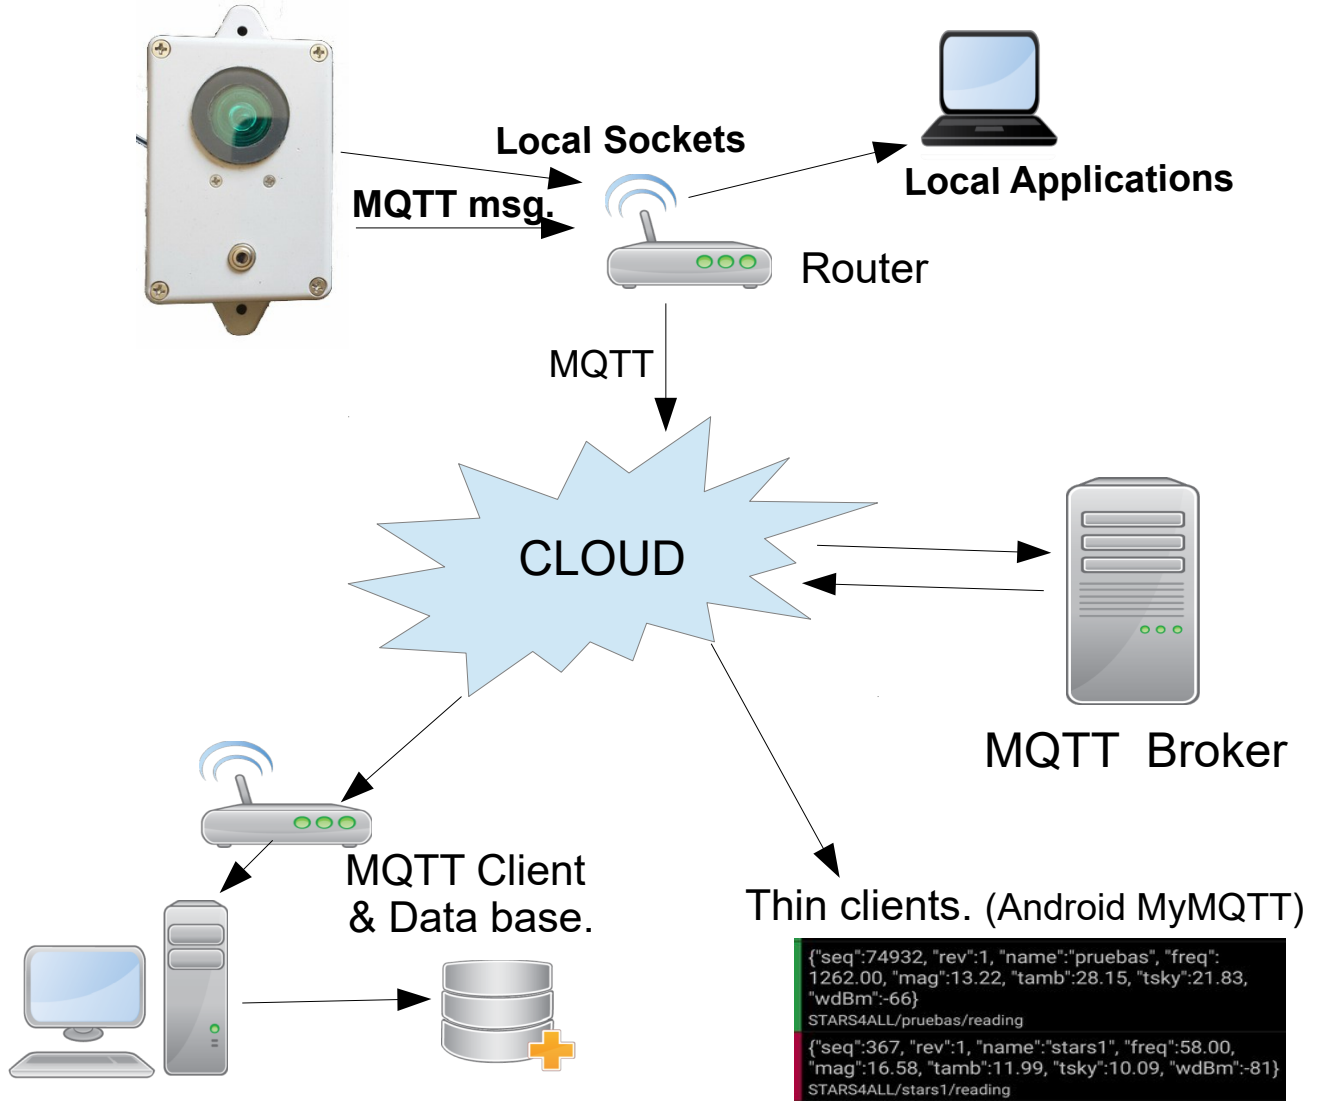

TESS-w

Remote & Local Mode

Data sent to remote clients and locally accessible.

cristogg@yahoo.es