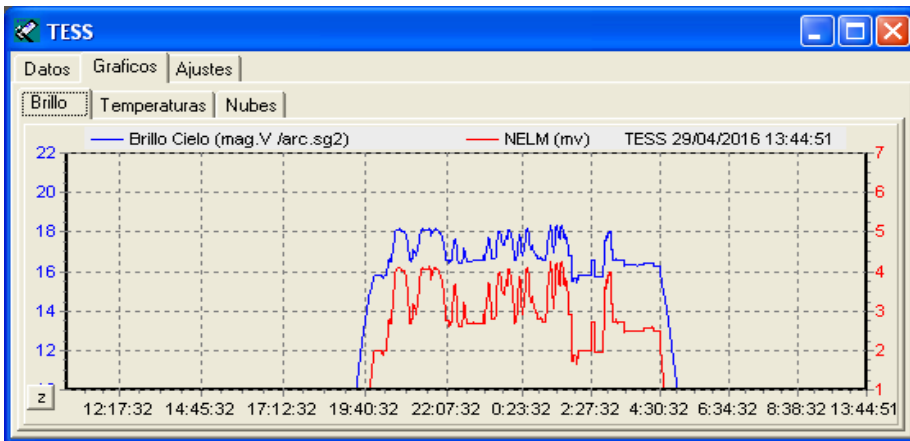

## Local Mode

Local access without Router  
TESS-w acts as Wifi Access Point.

Web page  
hosted by  
TESS-w

USB

Telnet

Telnet

Windows TESS.EXE

Android tess.apk